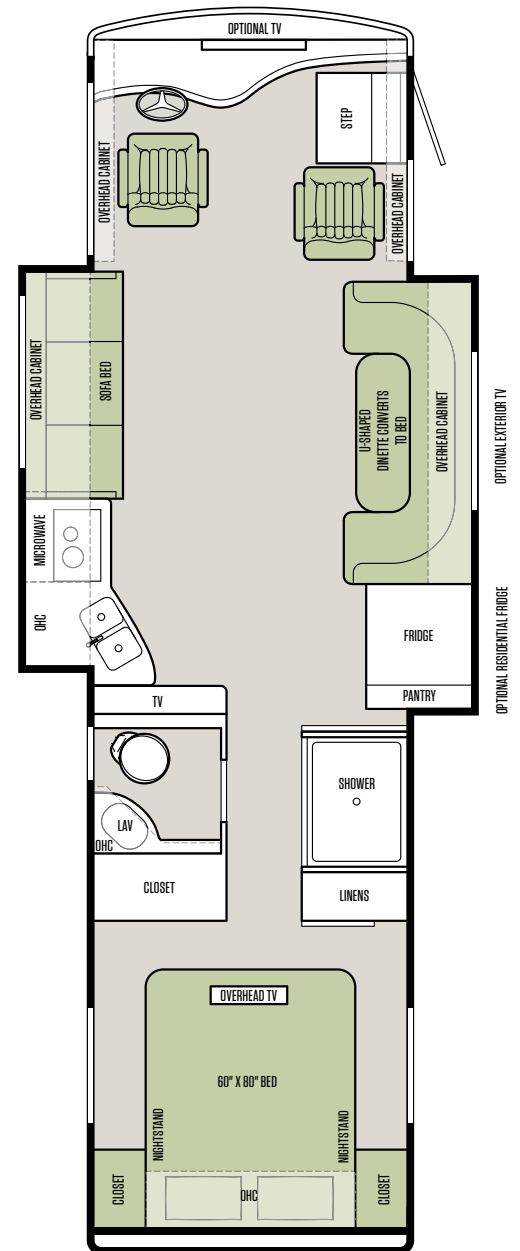

32 BR

All options may not be available in every model. Because of progressive improvements, specifications, standard & optional equipment are subject to change without notice or obligation. For a complete & up-to-date list of available options & specifications, as well as information on Tiffin's full line of motorhomes, visit tiffinmotorhomes.com.