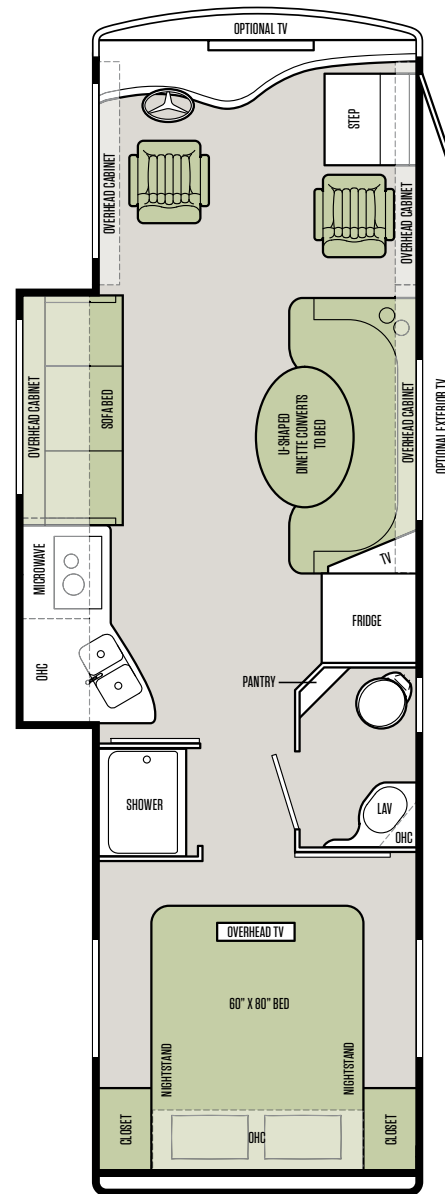

Tiffin's Five-Star Warranty.
The best in the business.

★ **10 YEAR CONSTRUCTION WARRANTY**

The structural integrity of the welded frame of the entire coach is warranted for 10 years.

★ **5 YEAR DELAMINATION WARRANTY**

We guarantee against all exterior fiberglass delamination or wall separation for 5 years.

★ **1 YEAR COMPREHENSIVE WARRANTY**

Your coach is warranted against defects in materials & workmanship for 12 months, or 12,000 miles of use.

★ **1 YEAR COACH ROADSIDE SERVICES**

Available through Coach-Net, the country's largest RV emergency road service, this program provides 24/7 access to responsive roadside and technical assistance.

★ **Ongoing Owner Support**

No other motorhome company can compare with Tiffin's exceptional customer service. Email us at service@tiffinmotorhomes.com or call us at 256/356.0261.

28 BR