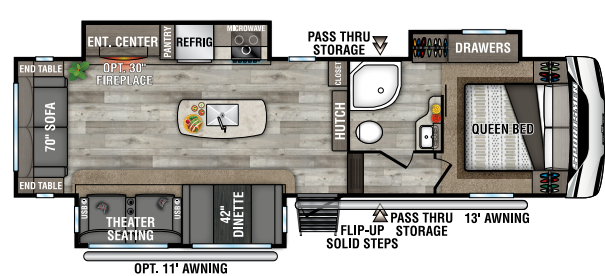

## FIFTH WHEELS

231RK UVV - 6,150 | Exterior Length - 24' 5"

251RL UVV - 6,970 | Exterior Length - 28' 11"

292BHK UVV - 8,150 | Exterior Length - 34' 5"

302BHK UVV - 8,800 | Exterior Length - 35' 4"

303MB UVV - TBD | Exterior Length - 33' 9" **NEW**