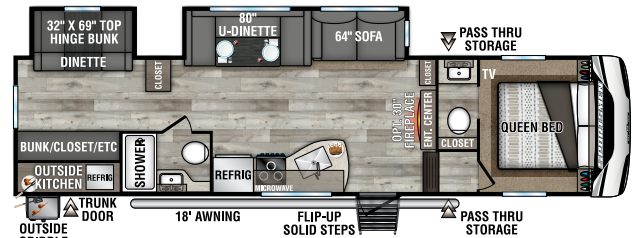

## FIFTH WHEELS

231RK UVV - 6,150 | Exterior Length - 24' 5"

251RL UVV - 6,970 | Exterior Length - 28' 11"

292BHK UVV - 8,150 | Exterior Length - 34' 5"

302BHK UVV - 8,800 | Exterior Length - 35' 4"

303MB UVV - TBD | Exterior Length - 33' 9" **NEW**