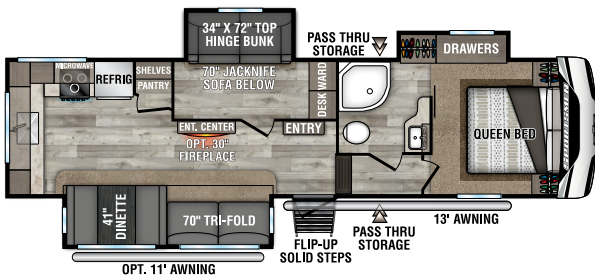

## FIFTH WHEELS

231RK UVV - 6,150 | Exterior Length - 24' 5"

251RL UVV - 6,970 | Exterior Length - 28' 11"

292BHK UVV - 8,150 | Exterior Length - 34' 5"

302BHK UVV - 8,800 | Exterior Length - 35' 4"

303MB UVV - TBD | Exterior Length - 33' 9" **NEW**

303RL UVV - 8,580 | Exterior Length - 33' 9"