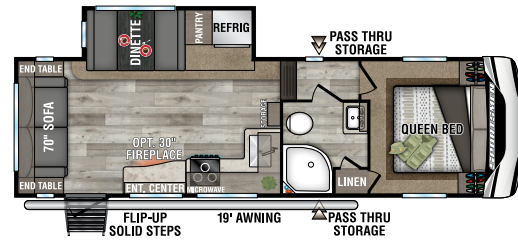

# SPORTSMEN

2021

RECREATIONAL  
VEHICLES

DESTINATION TRAILERS

362BH UVV - 8,280 | Exterior Length - 40' 9"

362DB UVV - 8,330 | Exterior Length - 40' 9"

363FL UVV - 8,910 | Exterior Length - 40' 9"

364BH UVV - 9,340 | Exterior Length - 41' 2"

## FIFTH WHEELS

231RK UVV - 6,150 | Exterior Length - 24' 5"

251RL UVV - 6,970 | Exterior Length - 28' 11"

292BHK UVV - 8,150 | Exterior Length - 34' 5"

302BHK UVV - 8,800 | Exterior Length - 35' 4"

303MB UVV - TBD | Exterior Length - 33' 9" **NEW**

303RL UVV - 8,580 | Exterior Length - 33' 9"