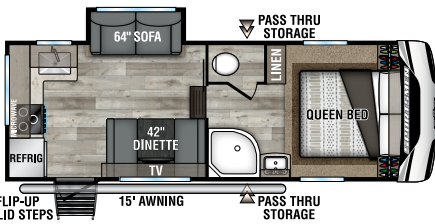

# SPORTSMEN

2021

RECREATIONAL  
VEHICLES

DESTINATION TRAILERS

362BH UVV - 8,280 | Exterior Length - 40' 9"

362DB UVV - 8,330 | Exterior Length - 40' 9"

363FL UVV - 8,910 | Exterior Length - 40' 9"

364BH UVV - 9,340 | Exterior Length - 41' 2"

## FIFTH WHEELS

231RK UVV - 6,150 | Exterior Length - 24' 5"

251RL UVV - 6,970 | Exterior Length - 28' 11"

292BHK UVV - 8,150 | Exterior Length - 34' 5"

302BHK UVV - 8,800 | Exterior Length - 35' 4"

303MB UVV - TBD | Exterior Length - 33' 9" **NEW**

303RL UVV - 8,580 | Exterior Length - 33' 9"