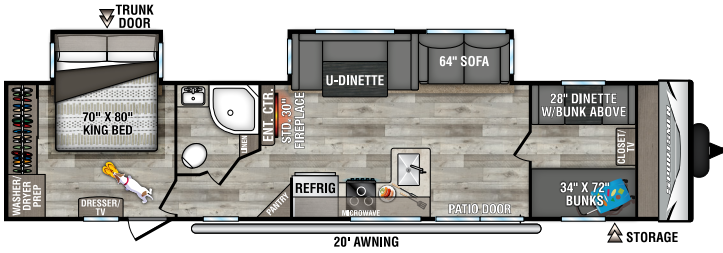

# SPORTSMEN

2021

RECREATIONAL  
VEHICLES

DESTINATION TRAILERS

362BH UVV - 8,280 | Exterior Length - 40' 9"

362DB UVV - 8,330 | Exterior Length - 40' 9"

363FL UVV - 8,910 | Exterior Length - 40' 9"

364BH UVV - 9,340 | Exterior Length - 41' 2"

## FIFTH WHEELS

231RK UVV - 6,150 | Exterior Length - 24' 5"

251RL UVV - 6,970 | Exterior Length - 28' 11"

292BHK UVV - 8,150 | Exterior Length - 34' 5"

302BHK UVV - 8,800 | Exterior Length - 35' 4"

303MB UVV - TBD | Exterior Length - 33' 9" **NEW**

303RL UVV - 8,580 | Exterior Length - 33' 9"