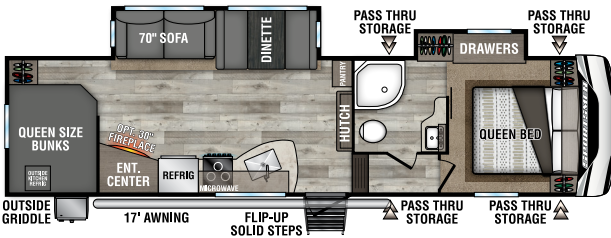

## FIFTH WHEELS

231RK UVV - 6,150 | Exterior Length - 24' 5"

251RL UVV - 6,970 | Exterior Length - 28' 11"

292BHK UVV - 8,150 | Exterior Length - 34' 5"

302BHK UVV - 8,800 | Exterior Length - 35' 4"

303MB UVV - TBD | Exterior Length - 33' 9" **NEW**

303RL UVV - 8,580 | Exterior Length - 33' 9"