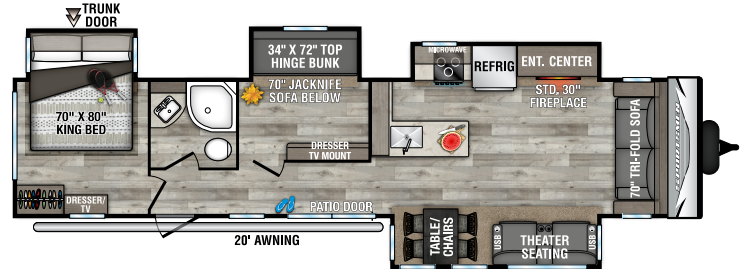

# SPORTSMEN

2021

RECREATIONAL  
VEHICLES

DESTINATION TRAILERS

362BH UVV - 8,280 | Exterior Length - 40' 9"

362DB UVV - 8,330 | Exterior Length - 40' 9"

363FL UVV - 8,910 | Exterior Length - 40' 9"

364BH UVV - 9,340 | Exterior Length - 41' 2"

## FIFTH WHEELS

231RK UVV - 6,150 | Exterior Length - 24' 5"

251RL UVV - 6,970 | Exterior Length - 28' 11"

292BHK UVV - 8,150 | Exterior Length - 34' 5"

302BHK UVV - 8,800 | Exterior Length - 35' 4"

303MB UVV - TBD | Exterior Length - 33' 9" **NEW**

303RL UVV - 8,580 | Exterior Length - 33' 9"