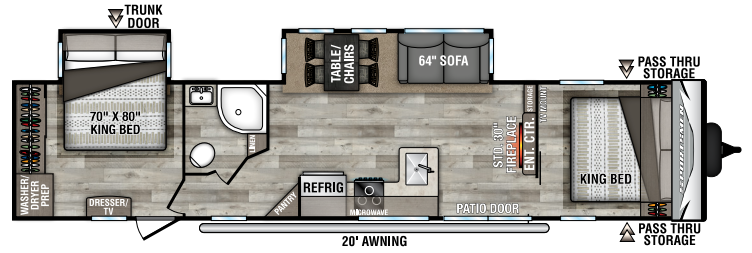

# SPORTSMEN

2021

RECREATIONAL  
VEHICLES

DESTINATION TRAILERS

362BH UVV - 8,280 | Exterior Length - 40' 9"

362DB UVV - 8,330 | Exterior Length - 40' 9"

363FL UVV - 8,910 | Exterior Length - 40' 9"

364BH UVV - 9,340 | Exterior Length - 41' 2"

## FIFTH WHEELS

231RK UVV - 6,150 | Exterior Length - 24' 5"

251RL UVV - 6,970 | Exterior Length - 28' 11"

292BHK UVV - 8,150 | Exterior Length - 34' 5"

302BHK UVV - 8,800 | Exterior Length - 35' 4"

303MB UVV - TBD | Exterior Length - 33' 9" **NEW**

303RL UVV - 8,580 | Exterior Length - 33' 9"