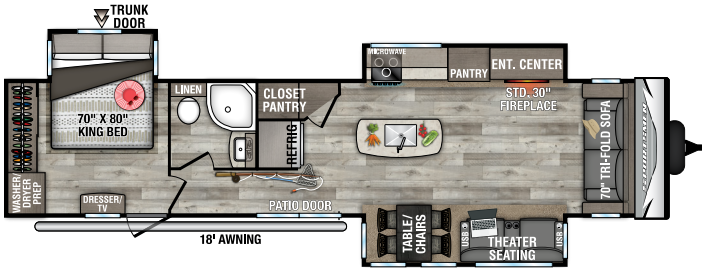

# SPORTSMEN

2021

RECREATIONAL  
VEHICLES

DESTINATION TRAILERS

362BH UVV - 8,280 | Exterior Length - 40' 9"

362DB UVV - 8,330 | Exterior Length - 40' 9"

363FL UVV - 8,910 | Exterior Length - 40' 9"

364BH UVV - 9,340 | Exterior Length - 41' 2"

## FIFTH WHEELS

231RK UVV - 6,150 | Exterior Length - 24' 5"

251RL UVV - 6,970 | Exterior Length - 28' 11"

292BHK UVV - 8,150 | Exterior Length - 34' 5"

302BHK UVV - 8,800 | Exterior Length - 35' 4"

303MB UVV - TBD | Exterior Length - 33' 9" **NEW**

303RL UVV - 8,580 | Exterior Length - 33' 9"