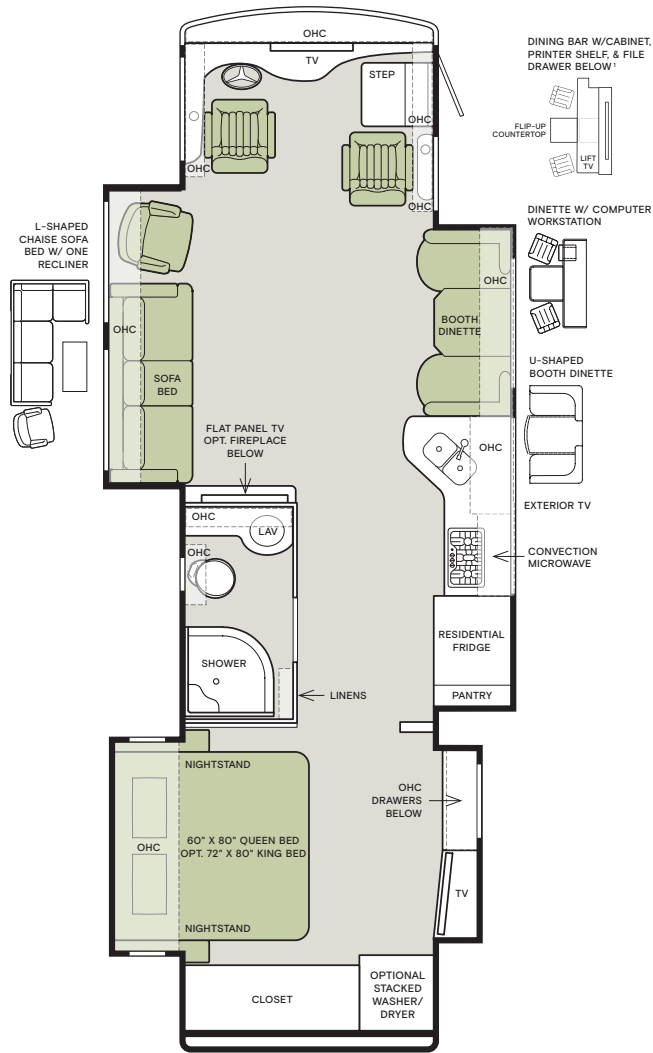

Clockwise from top: Driver side living area; Bedroom TV and optional stacked washer/dryer; Optional fireplace; Shower; Freightliner steering wheel. All interiors shown are 33 AA with Natural Alder cabinets, Dark Brew décor.

Floor Plans

The design of every Allegro RED floor plan must meet four essential criteria: Maximum space, Optimal organization, Relaxation plus, and Elegant atmosphere. Tiffin's MORE Plans offer your family the most comfortable layout for life on the road.

For a complete and up-to-date list of available options and specifications, visit tiffinmotorhomes.com.

33 AA

37 BA

¹ Deletes the Overhead Cabinet in the Dining Area and the Mid-section TV

37 PA

38 KA

¹ Deletes the Overhead Cabinet in the Dining Area and the Mid-section TV