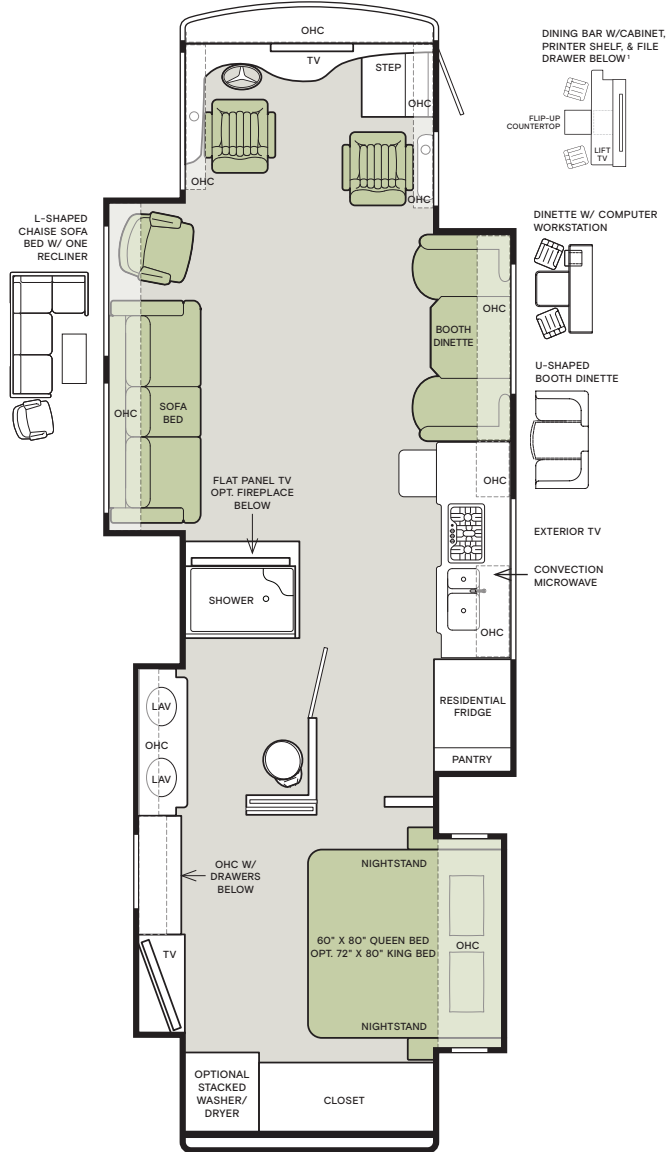

Clockwise from top: Driver side living area; Bedroom TV and optional stacked washer/dryer; Optional fireplace; Shower; Freightliner steering wheel. All interiors shown are 33 AA with Natural Alder cabinets, Dark Brew décor.

For a complete and up-to-date list of available options and specifications, visit tiffinmotorhomes.com.

33 AA

37 BA

¹ Deletes the Overhead Cabinet in the Dining Area and the Mid-section TV

37 PA

38 KA

¹ Deletes the Overhead Cabinet in the Dining Area and the Mid-section TV