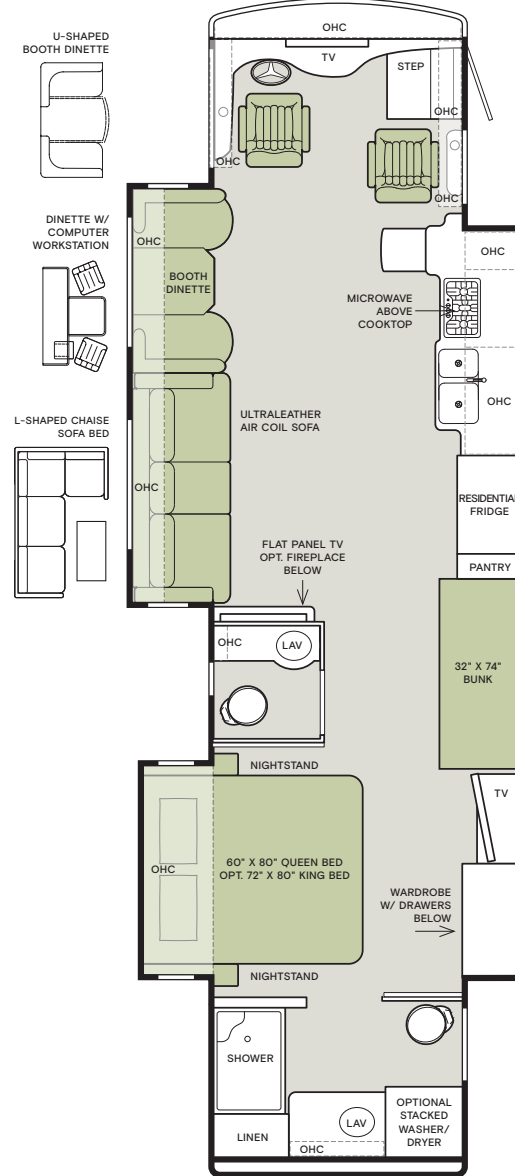

Clockwise from top: Driver side living area; Bedroom TV and optional stacked washer/dryer; Optional fireplace; Shower; Freightliner steering wheel. All interiors shown are 33 AA with Natural Alder cabinets, Dark Brew décor.

For a complete and up-to-date list of available options and specifications, visit tiffinmotorhomes.com.

33 AA

37 BA

¹ Deletes the Overhead Cabinet in the Dining Area and the Mid-section TV

37 PA

38 KA

¹ Deletes the Overhead Cabinet in the Dining Area and the Mid-section TV