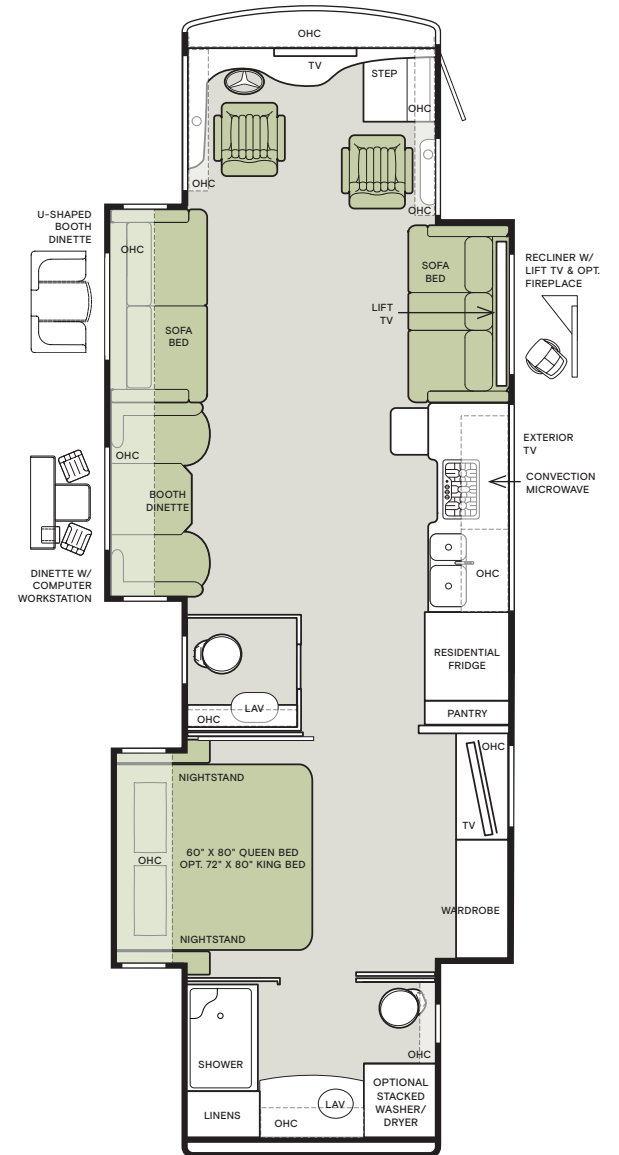

Clockwise from top: Driver side living area; Bedroom TV and optional stacked washer/dryer; Optional fireplace; Shower; Freightliner steering wheel. All interiors shown are 33 AA with Natural Alder cabinets, Dark Brew décor.

For a complete and up-to-date list of available options and specifications, visit tiffinmotorhomes.com.

33 AA

37 BA

¹ Deletes the Overhead Cabinet in the Dining Area and the Mid-section TV

37 PA

38 KA

¹ Deletes the Overhead Cabinet in the Dining Area and the Mid-section TV