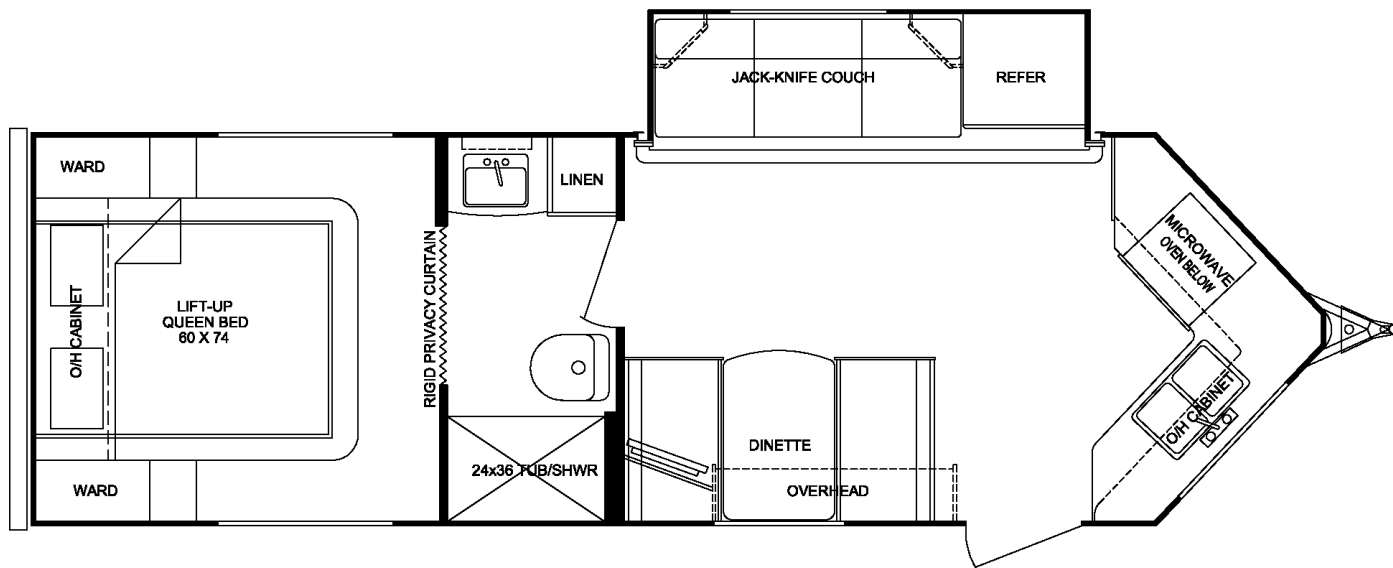

ViewFinder Aerodynamic V-nose Travel Trailer | 2011 V-24SD

Specifications

Exterior Length	26'5"
Exterior Width	7'6"
Exterior Height w/ A/C	10'2"
Interior Height	6'6"
Bed Size	60"x74"
Dinette Bed Size	37"x72"
Sofa Size	70"
Axle Weight (lbs.)	3,383
Hitch Weight (lbs.)	795
Dry Weight (lbs.)	4,178
GVWR (lbs.)	6,395
Cargo Capacity (lbs.)	2,217
Fresh Tank (gal.)	36
Gray Tank (gal.)	(2) 38
Black Tank (gal.)	38
LP Bottle (lbs.)	40
Power Conv. (amps)	55
Electric Ignition Furn. (BTU)	20K