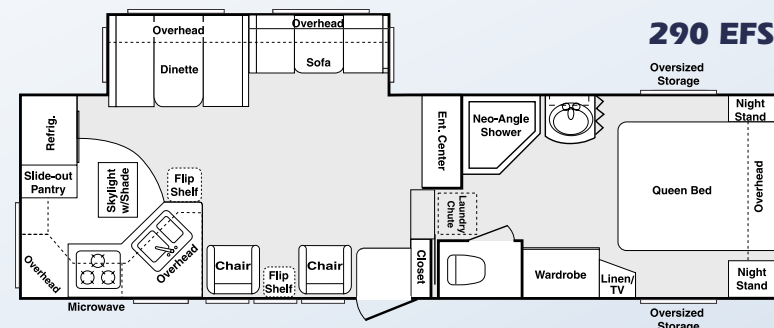

Cougar Fifth Wheels

314 EFS

Some features shown are not available on all models.

281 EFS BUNK MODEL OFFERS TWO PRIVATE BEDROOMS

Cougar's 281 EFS floorplan allows you more sleeping room, so your family and friends can join you in your travel adventures. For your convenience, we offer our bunk beds in a separate room with a door, not just a curtain. This allows privacy and living space with a floor-to-ceiling height of 6'8". All this, and 27 cu.ft. of exterior-access storage space under the lower bunk!

Both Top & Bottom Adult-Width Bunks Are 38" Wide And 74" Long

Shown here is a great example of Cougar's innovative space planning. Photo (A) shows the extra-wide bunk area; photo (B) shows the carpeted step to the upper bunk, opened to reveal the roomy storage beneath it. While seated, you can work at the pull-out desk under the wardrobe, as shown in photo (C). Notice the space for a computer or TV and the storage drawer under the desk.

New for 2004, Cougar fifth wheels are available with this ABS underbelly, constructed in sections for easy maintenance access. Cougar has been built to withstand changing weather conditions, and it is durable enough for extended camping use.

Polar Package™ Now Available For Cougar Fifth Wheels

- **Enclosed Underbelly**

Constructed with ABS. Strong, lightweight, and durable, ABS is far superior to materials used by our competitors.

- **Heated Holding Tanks**

Forced air is directed through ducts to heat all tanks. Dump valves are also heated and enclosed.

- **Aerodynamic**

Cougar's entire underbelly is enclosed, not just the tank portion as in other brands. Decreased wind resistance adds up to easier towing!

Cougar Fifth Wheels