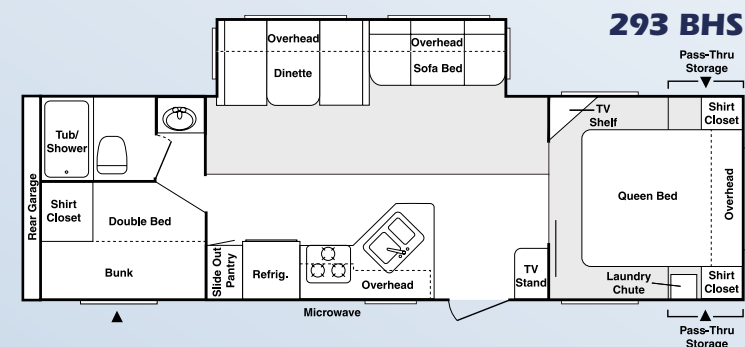

Cougar Travel Trailers