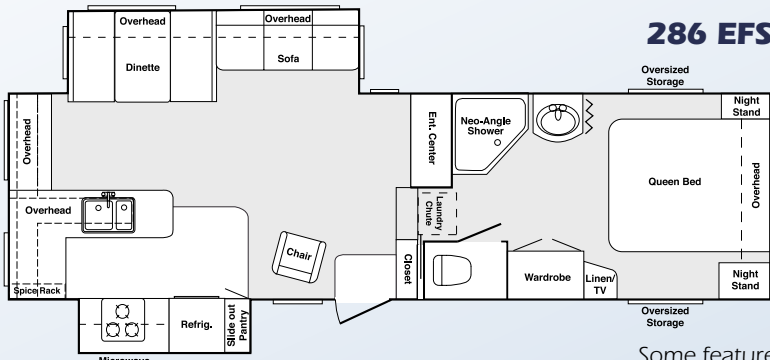

Cougar Fifth Wheels

Some features shown are not available on all models.

281 EFS BUNK MODEL OFFERS TWO PRIVATE BEDROOMS

Cougar's 281 EFS floorplan allows you more sleeping room, so your family and friends can join you in your travel adventures. For your convenience, we offer our bunk beds in a separate room with a door, not just a curtain. This allows privacy and living space with a floor-to-ceiling height of 6'8". All this, and 27 cu.ft. of exterior-access storage space under the lower bunk!

Both Top & Bottom Adult-Width Bunks Are 38" Wide And 74" Long

Shown here is a great example of Cougar's innovative space planning. Photo (A) shows the extra-wide bunk area; photo (B) shows the carpeted step to the upper bunk, opened to reveal the roomy storage beneath it. While seated, you can work at the pull-out desk under the wardrobe, as shown in photo (C). Notice the space for a computer or TV and the storage drawer under the desk.

New for 2004, Cougar fifth wheels are available with this ABS underbelly, constructed in sections for easy maintenance access. Cougar has been built to withstand changing weather conditions, and it is durable enough for extended camping use.

Polar Package™ Now Available For Cougar Fifth Wheels

- **Enclosed Underbelly**

Constructed with ABS. Strong, lightweight, and durable, ABS is far superior to materials used by our competitors.

- **Heated Holding Tanks**

Forced air is directed through ducts to heat all tanks. Dump valves are also heated and enclosed.

- **Aerodynamic**

Cougar's entire underbelly is enclosed, not just the tank portion as in other brands. Decreased wind resistance adds up to easier towing!

Cougar Fifth Wheels