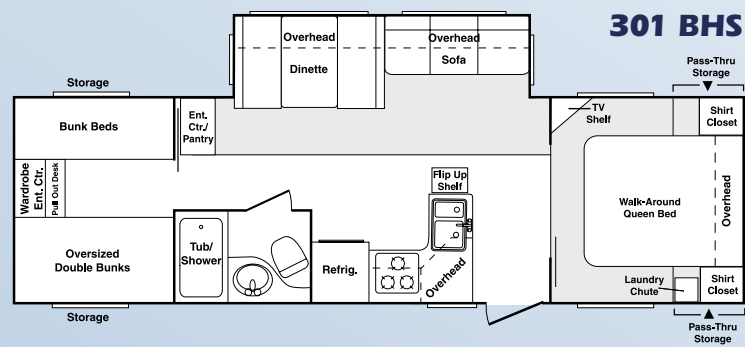

Cougar Travel Trailers