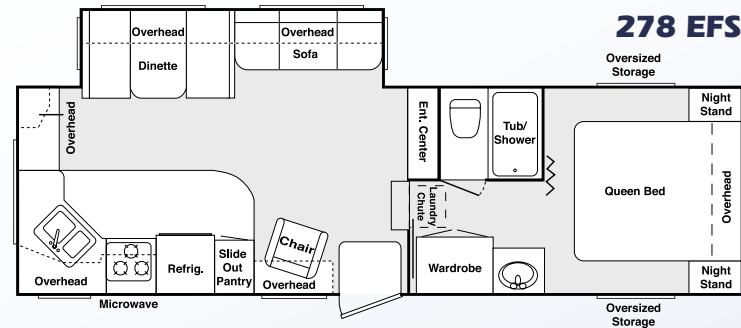

Cougar Fifth Wheels

285 EFS

Some features shown are not available on all models.

281 EFS BUNK MODEL OFFERS TWO PRIVATE BEDROOMS

Cougar's 281 EFS floorplan allows you more sleeping room, so your family and friends can join you in your travel adventures. For your convenience, we offer our bunk beds in a separate room with a door, not just a curtain. This allows privacy and living space with a floor-to-ceiling height of 6'8". All this, and 27 cu.ft. of exterior-access storage space under the lower bunk!

Both Top & Bottom Adult-Width Bunks Are 38" Wide And 74" Long

Shown here is a great example of Cougar's innovative space planning. Photo (A) shows the extra-wide bunk area; photo (B) shows the carpeted step to the upper bunk, opened to reveal the roomy storage beneath it. While seated, you can work at the pull-out desk under the wardrobe, as shown in photo (C). Notice the space for a computer or TV and the storage drawer under the desk.

New for 2004, Cougar fifth wheels are available with this ABS underbelly, constructed in sections for easy maintenance access. Cougar has been built to withstand changing weather conditions, and it is durable enough for extended camping use.

Polar Package™ Now Available For Cougar Fifth Wheels

- **Enclosed Underbelly**

Constructed with ABS. Strong, lightweight, and durable, ABS is far superior to materials used by our competitors.

- **Heated Holding Tanks**

Forced air is directed through ducts to heat all tanks. Dump valves are also heated and enclosed.

- **Aerodynamic**

Cougar's entire underbelly is enclosed, not just the tank portion as in other brands. Decreased wind resistance adds up to easier towing!

Cougar Fifth Wheels