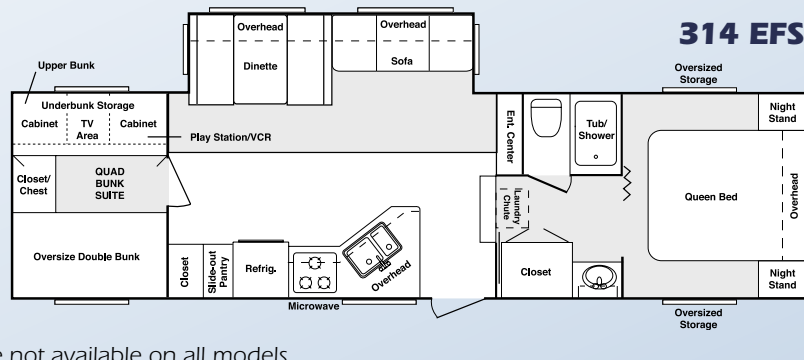

Some features shown are not available on all models.