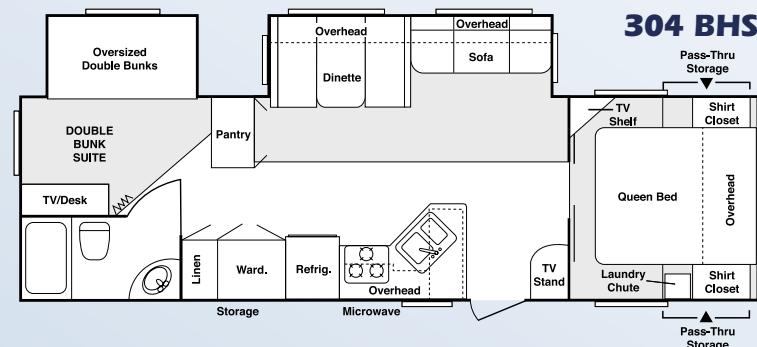

Cougar Travel Trailers