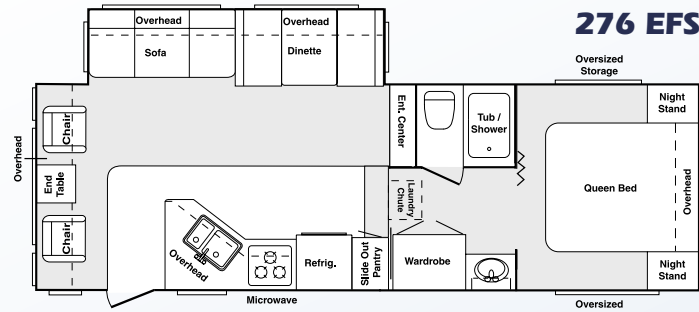

281 EFS

276 EFS