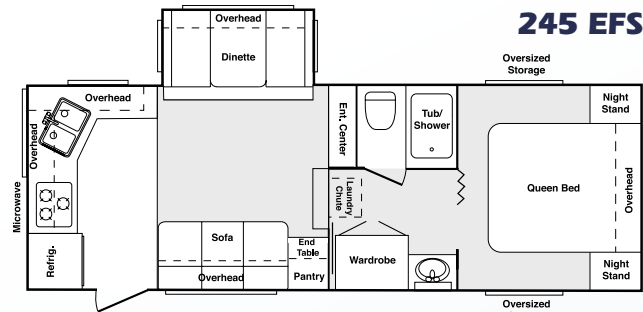

278 EFS

245 EFS