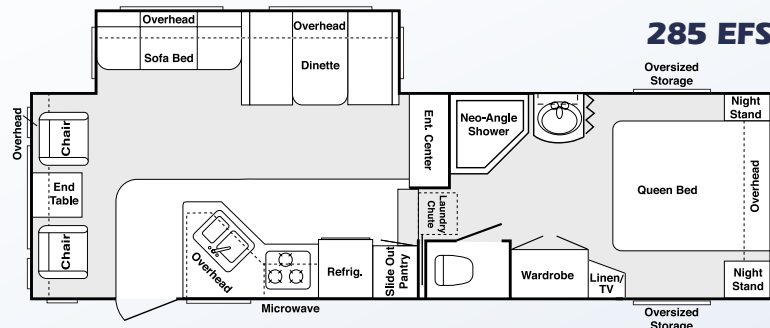

Cougar Fifth Wheels

286 EFS

Some features shown are not available on all models.

281 EFS BUNK MODEL OFFERS TWO PRIVATE BEDROOMS

Cougar's 281 EFS floorplan allows you more sleeping room, so your family and friends can join you in your travel adventures. For your convenience, we offer our bunk beds in a separate room with a door, not just a curtain. This allows privacy and living space with a floor-to-ceiling height of 6'8". All this, and 27 cu.ft. of exterior-access storage space under the lower bunk!

Both Top & Bottom Adult-Width Bunks Are 38" Wide And 74" Long

Shown here is a great example of Cougar's innovative space planning. Photo (A) shows the extra-wide bunk area; photo (B) shows the carpeted step to the upper bunk, opened to reveal the roomy storage beneath it. While seated, you can work at the pull-out desk under the wardrobe, as shown in photo (C). Notice the space for a computer or TV and the storage drawer under the desk.

New for 2004, Cougar fifth wheels are available with this ABS underbelly, constructed in sections for easy maintenance access. Cougar has been built to withstand changing weather conditions, and it is durable enough for extended camping use.

Polar Package™ Now Available For Cougar Fifth Wheels

- **Enclosed Underbelly**

Constructed with ABS. Strong, lightweight, and durable, ABS is far superior to materials used by our competitors.

- **Heated Holding Tanks**

Forced air is directed through ducts to heat all tanks. Dump valves are also heated and enclosed.

- **Aerodynamic**

Cougar's entire underbelly is enclosed, not just the tank portion as in other brands. Decreased wind resistance adds up to easier towing!

Cougar Fifth Wheels