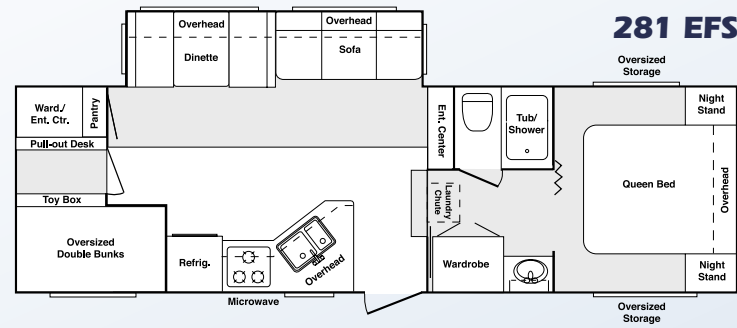

Cougar Fifth Wheels

290 EFS

Some features shown are not available on all models.

281 EFS BUNK MODEL OFFERS TWO PRIVATE BEDROOMS

Cougar's 281 EFS floorplan allows you more sleeping room, so your family and friends can join you in your travel adventures. For your convenience, we offer our bunk beds in a separate room with a door, not just a curtain. This allows privacy and living space with a floor-to-ceiling height of 6'8". All this, and 27 cu.ft. of exterior-access storage space under the lower bunk!

Both Top & Bottom Adult-Width Bunks Are 38" Wide And 74" Long

Shown here is a great example of Cougar's innovative space planning. Photo (A) shows the extra-wide bunk area; photo (B) shows the carpeted step to the upper bunk, opened to reveal the roomy storage beneath it. While seated, you can work at the pull-out desk under the wardrobe, as shown in photo (C). Notice the space for a computer or TV and the storage drawer under the desk.

New for 2004, Cougar fifth wheels are available with this ABS underbelly, constructed in sections for easy maintenance access. Cougar has been built to withstand changing weather conditions, and it is durable enough for extended camping use.

Polar Package™ Now Available For Cougar Fifth Wheels

- **Enclosed Underbelly**

Constructed with ABS. Strong, lightweight, and durable, ABS is far superior to materials used by our competitors.

- **Heated Holding Tanks**

Forced air is directed through ducts to heat all tanks. Dump valves are also heated and enclosed.

- **Aerodynamic**

Cougar's entire underbelly is enclosed, not just the tank portion as in other brands. Decreased wind resistance adds up to easier towing!

Cougar Fifth Wheels