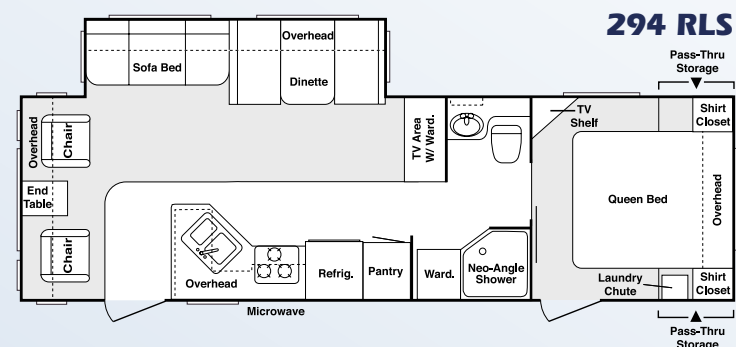

Cougar Travel Trailers