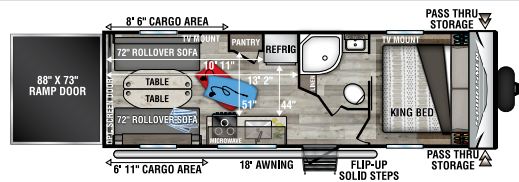

250THLE TOY HAULER

UVW - 5,270 | Exterior Length - 29' 1"