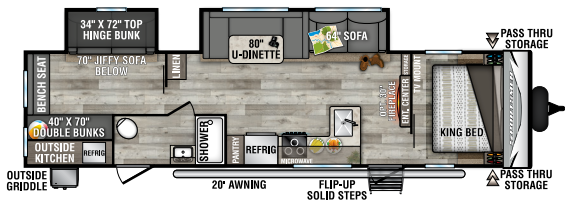

251RLLE

UVW - 5,370 | Exterior Length - 28' 7"

261RLLE

UVW - 5,900 | Exterior Length - 30' 8"

281BHKLE

UVW - 6,390 | Exterior Length - 32' 1"

301RKLE *NEW*

UVW - 6,610 | Exterior Length - 34' 5"

303KBLE UVW - 7,550 | Exterior Length - 34' 7"

312FKLE UVW - TBD | Exterior Length - 35' 5" *NEW*

332BHKLE UVW - 7,360 | Exterior Length - 37' 3"

333KBLE UVW - 8,130 | Exterior Length - 38'

200THLE TOY HAULER

UVW - 4,520 | Exterior Length - 24' 3"

250THLE TOY HAULER

UVW - 5,270 | Exterior Length - 29' 1"

270THLE TOY HAULER

UVW - 5,470 | Exterior Length - 30' 10"

291THLE TOY HAULER

UVW - 6,340 | Exterior Length - 33' 10"