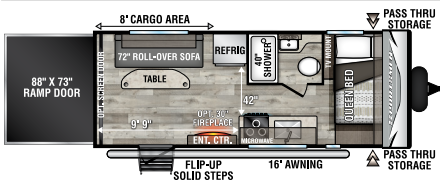

251RLLE

UVW - 5,370 | Exterior Length - 28' 7"

261RLLE

UVW - 5,900 | Exterior Length - 30' 8"

281BHKLE

UVW - 6,390 | Exterior Length - 32' 1"

301RKLE *NEW*

UVW - 6,610 | Exterior Length - 34' 5"

303KBLE UVW - 7,550 | Exterior Length - 34' 7"

312FKLE UVW - TBD | Exterior Length - 35' 5" *NEW*

332BHKLE UVW - 7,360 | Exterior Length - 37' 3"

333KBLE UVW - 8,130 | Exterior Length - 38'

200THLE TOY HAULER

UVW - 4,520 | Exterior Length - 24' 3"

250THLE TOY HAULER

UVW - 5,270 | Exterior Length - 29' 1"

270THLE TOY HAULER

UVW - 5,470 | Exterior Length - 30' 10"

291THLE TOY HAULER

UVW - 6,340 | Exterior Length - 33' 10"