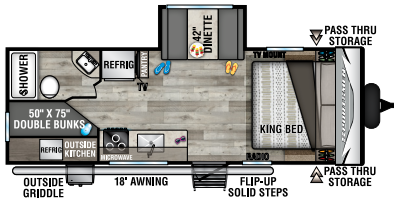

RECREATIONAL VEHICLES

VALUE-PACKED TRAVEL TRAILERS

231BHKLE

UVW - 5,020 | Exterior Length - 26' 5"