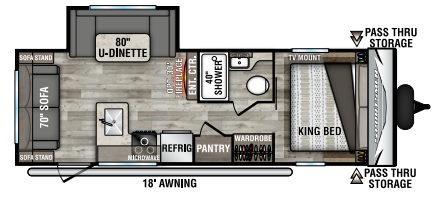

251RLLE

UVW - 5,370 | Exterior Length - 28' 7"

261RLLE

UVW - 5,900 | Exterior Length - 30' 8"

281BHKLE

UVW - 6,390 | Exterior Length - 32' 1"

301RKLE *NEW*

UVW - 6,610 | Exterior Length - 34' 5"

303KBLE UVW - 7,550 | Exterior Length - 34' 7"

312FKLE UVW - TBD | Exterior Length - 35' 5" *NEW*

332BHKLE UVW - 7,360 | Exterior Length - 37' 3"

333KBLE UVW - 8,130 | Exterior Length - 38'

200THLE TOY HAULER

UVW - 4,520 | Exterior Length - 24' 3"

250THLE TOY HAULER

UVW - 5,270 | Exterior Length - 29' 1"

270THLE TOY HAULER

UVW - 5,470 | Exterior Length - 30' 10"

291THLE TOY HAULER

UVW - 6,340 | Exterior Length - 33' 10"