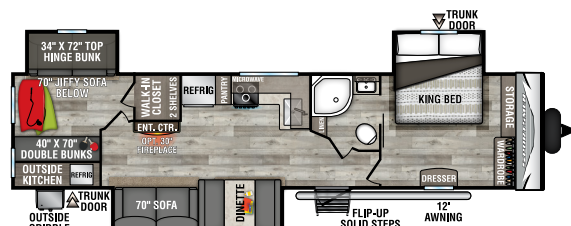

251RLLE

UVW - 5,370 | Exterior Length - 28' 7"

261RLLE

UVW - 5,900 | Exterior Length - 30' 8"

281BHKLE

UVW - 6,390 | Exterior Length - 32' 1"

301RKLE *NEW*

UVW - 6,610 | Exterior Length - 34' 5"

303KBLE UVW - 7,550 | Exterior Length - 34' 7"

312FKLE UVW - TBD | Exterior Length - 35' 5" *NEW*

332BHKLE UVW - 7,360 | Exterior Length - 37' 3"

333KBLE UVW - 8,130 | Exterior Length - 38'

200THLE TOY HAULER

UVW - 4,520 | Exterior Length - 24' 3"

250THLE TOY HAULER

UVW - 5,270 | Exterior Length - 29' 1"

270THLE TOY HAULER

UVW - 5,470 | Exterior Length - 30' 10"

291THLE TOY HAULER

UVW - 6,340 | Exterior Length - 33' 10"