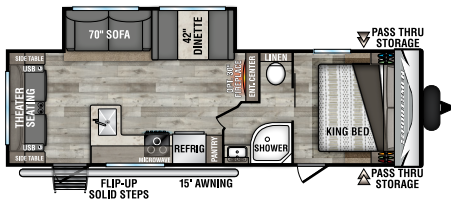

251RLLE

UVW - 5,370 | Exterior Length - 28' 7"

261RLLE

UVW - 5,900 | Exterior Length - 30' 8"

281BHKLE

UVW - 6,390 | Exterior Length - 32' 1"

301RKLE *NEW*

UVW - 6,610 | Exterior Length - 34' 5"

303KBLE UVW - 7,550 | Exterior Length - 34' 7"

312FKLE UVW - TBD | Exterior Length - 35' 5" *NEW*

332BHKLE UVW - 7,360 | Exterior Length - 37' 3"

333KBLE UVW - 8,130 | Exterior Length - 38'

200THLE TOY HAULER

UVW - 4,520 | Exterior Length - 24' 3"

250THLE TOY HAULER

UVW - 5,270 | Exterior Length - 29' 1"

270THLE TOY HAULER

UVW - 5,470 | Exterior Length - 30' 10"

291THLE TOY HAULER

UVW - 6,340 | Exterior Length - 33' 10"