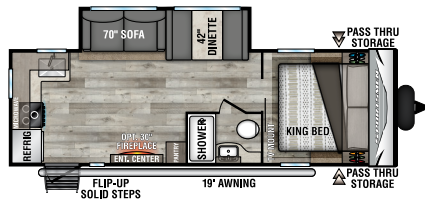

241RKLE

UVW - 5,450 | Exterior Length - 28' 2"