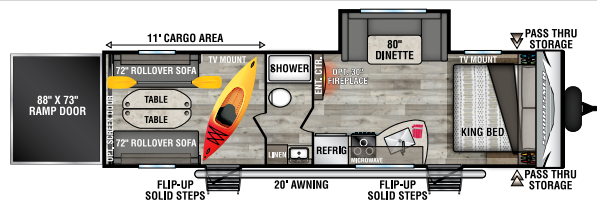

UVW - 4,520 | Exterior Length - 24' 3"

250THLE TOY HAULER

UVW - 5,270 | Exterior Length - 29' 1"

270THLE TOY HAULER

UVW - 5,470 | Exterior Length - 30' 10"

291THLE TOY HAULER

UVW - 6,340 | Exterior Length - 33' 10"