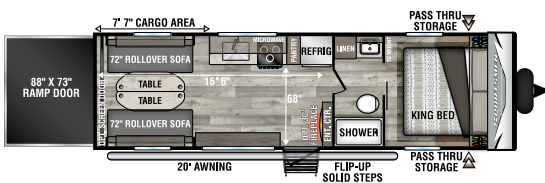

270THLE TOY HAULER

UVW - 5,470 | Exterior Length - 30' 10"