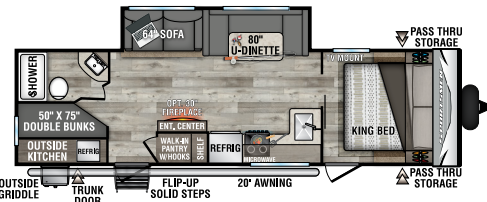

251RLLE

UVW - 5,370 | Exterior Length - 28' 7"

261RLLE

UVW - 5,900 | Exterior Length - 30' 8"

281BHKLE

UVW - 6,390 | Exterior Length - 32' 1"

301RKLE *NEW*

UVW - 6,610 | Exterior Length - 34' 5"

303KBLE UVW - 7,550 | Exterior Length - 34' 7"

312FKLE UVW - TBD | Exterior Length - 35' 5" *NEW*

332BHKLE UVW - 7,360 | Exterior Length - 37' 3"

333KBLE UVW - 8,130 | Exterior Length - 38'

200THLE TOY HAULER

UVW - 4,520 | Exterior Length - 24' 3"

250THLE TOY HAULER

UVW - 5,270 | Exterior Length - 29' 1"

270THLE TOY HAULER

UVW - 5,470 | Exterior Length - 30' 10"

291THLE TOY HAULER

UVW - 6,340 | Exterior Length - 33' 10"