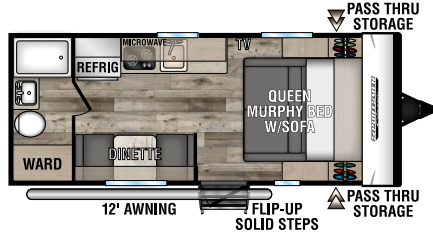

170MB

UVW - 2,910 | Exterior Length - 22' | Sleeps 3