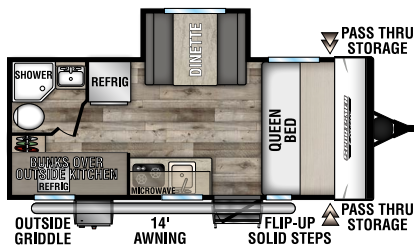

191BHK **NEW**

UVW - TBD | Exterior Length - 22' 1" | Sleeps 5