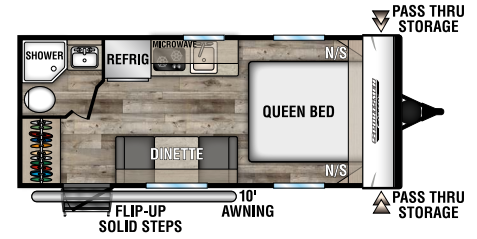

160QB

UVW - 2,850 | Exterior Length - 22' | Sleeps 3