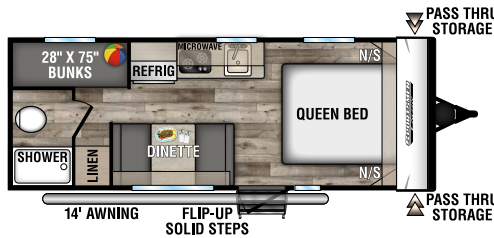

190BH

UVW - 3,260 | Exterior Length - 23' 3" | Sleeps 5