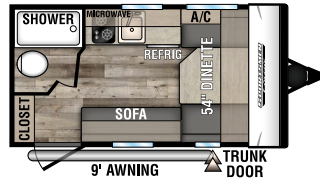

130RB

UVW - 2,190 | Exterior Length - 16' 3" | Sleeps 2