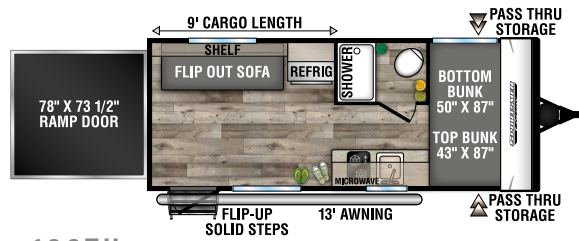

180TH TOY HAULER

UVW - 3,260 | Exterior Length - 21' 8" | Sleeps 4