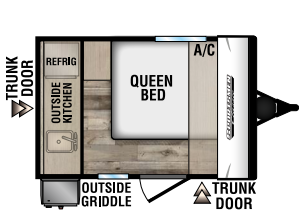

2021 SPORTSMEN CLASSIC TRAVEL TRAILERS

100RK

UVW - 1,770 | Exterior Length - 13' 2" | Sleeps 2