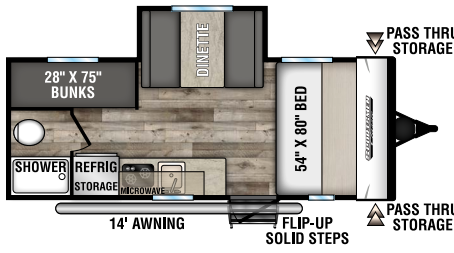

181BH

UVW - 3,020 | Exterior Length - 20' 11" | Sleeps 5