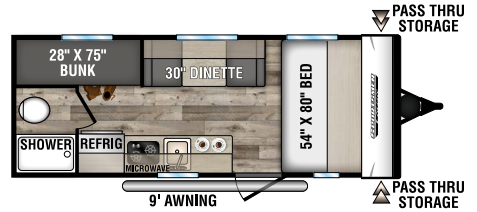

180BH

UVW - 2,600 | Exterior Length - 20' 11" | Sleeps 4