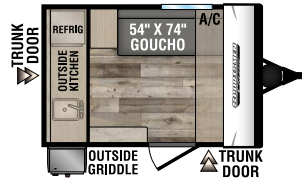

100SB

UVW - 1,780 | Exterior Length - 13' 2" | Sleeps 2