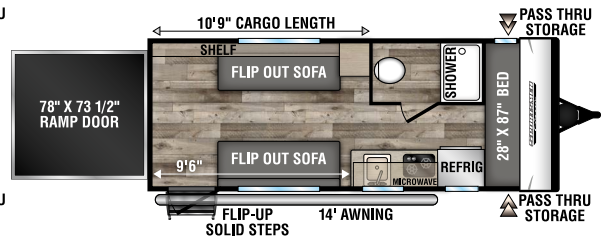

190TH TOY HAULER

UVW - 3,430 | Exterior Length - 22' 6" | Sleeps 3